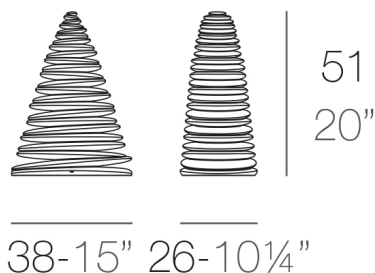

CHRISMY 0,5m

By Teresa Sapey

Inspired in natural, organic and elegant shapes that rise toward its peak in each of its silhouettes to-and-fro movement.

Its interior lighting creates a true enveloping atmosphere to be able to enjoy them in different spaces.

Made of polyethylene resin by rotational moulding. 100% Recyclable. Item suitable for indoor and outdoor use. Available in different finishes.

Weight

3.01 Kg

CHRISMY Árbol 50cm
CHRISMY Tree 19³/₄"

Finishes